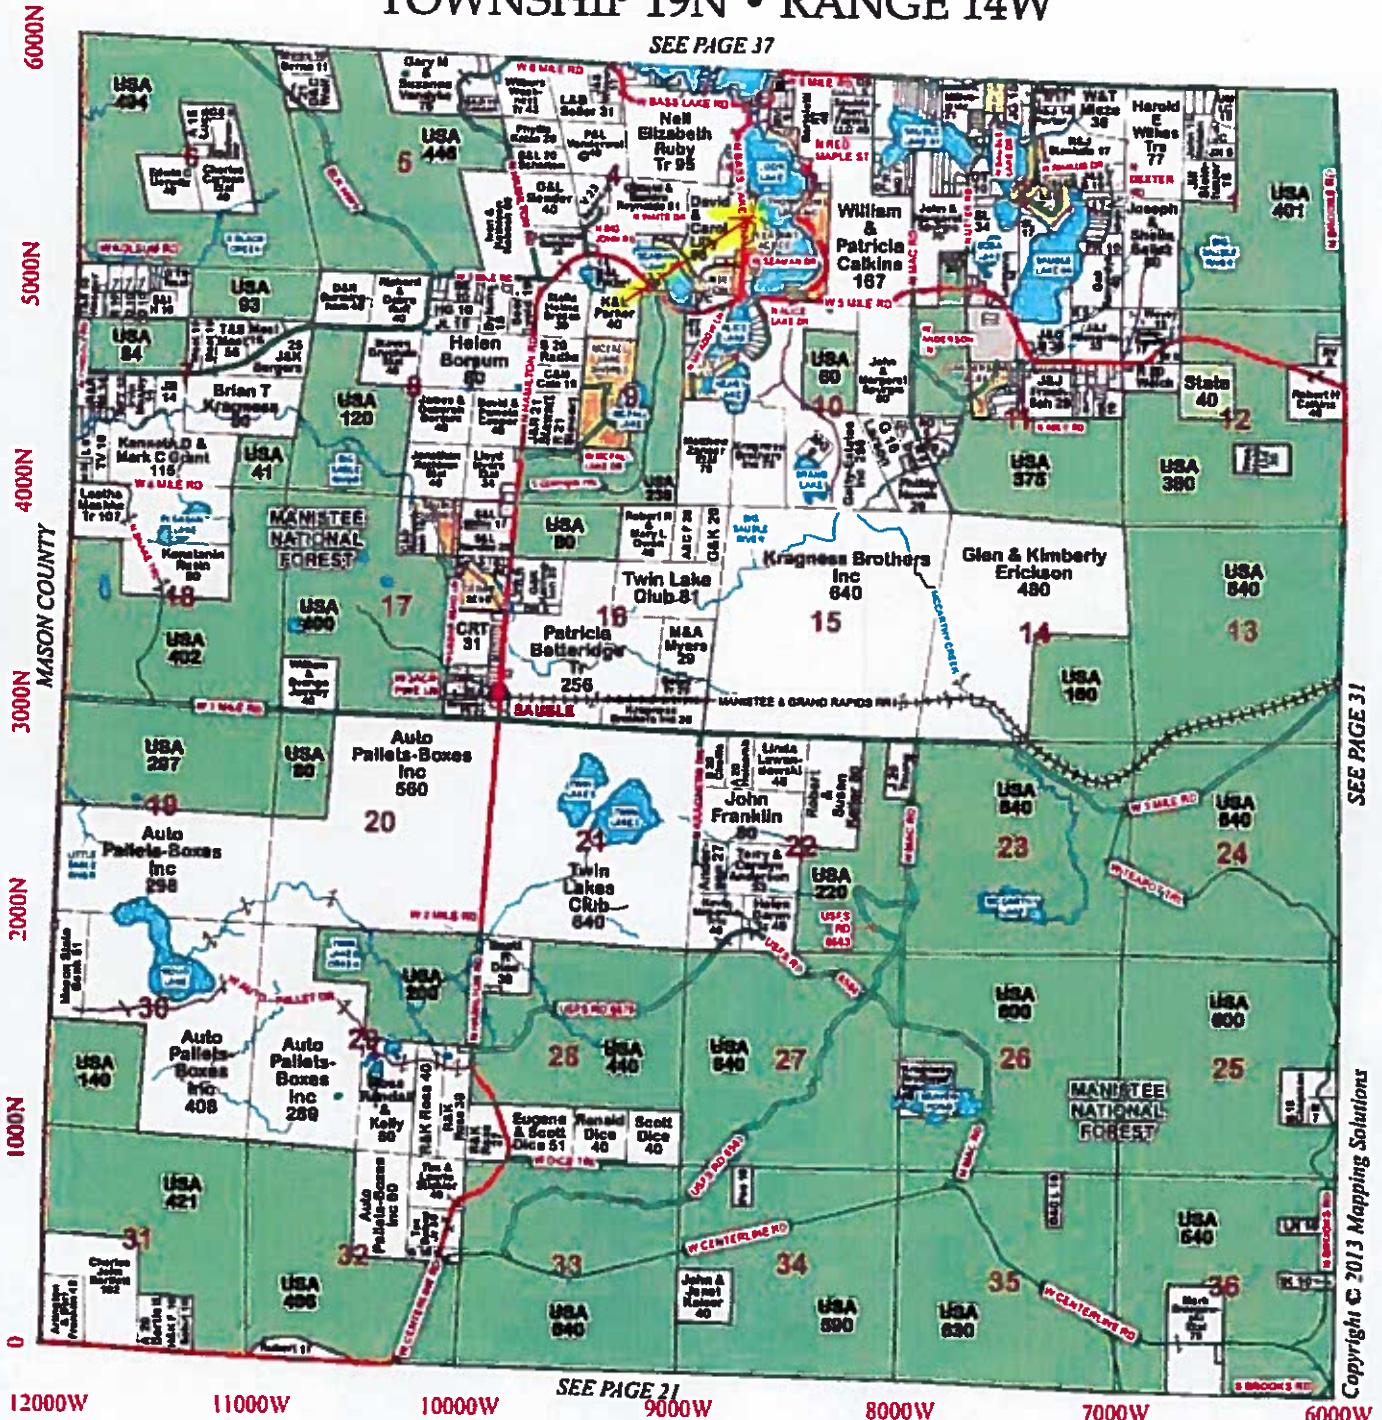

ABC REDI-MIX

Quality Red Mix • Blocks • Septic Tanks
231-266-5888

SAUBLE TOWNSHIP 19N • RANGE 14W

SEE PAGE 37

SEE PAGE 31

Copyright © 2013 Mapping Solutions