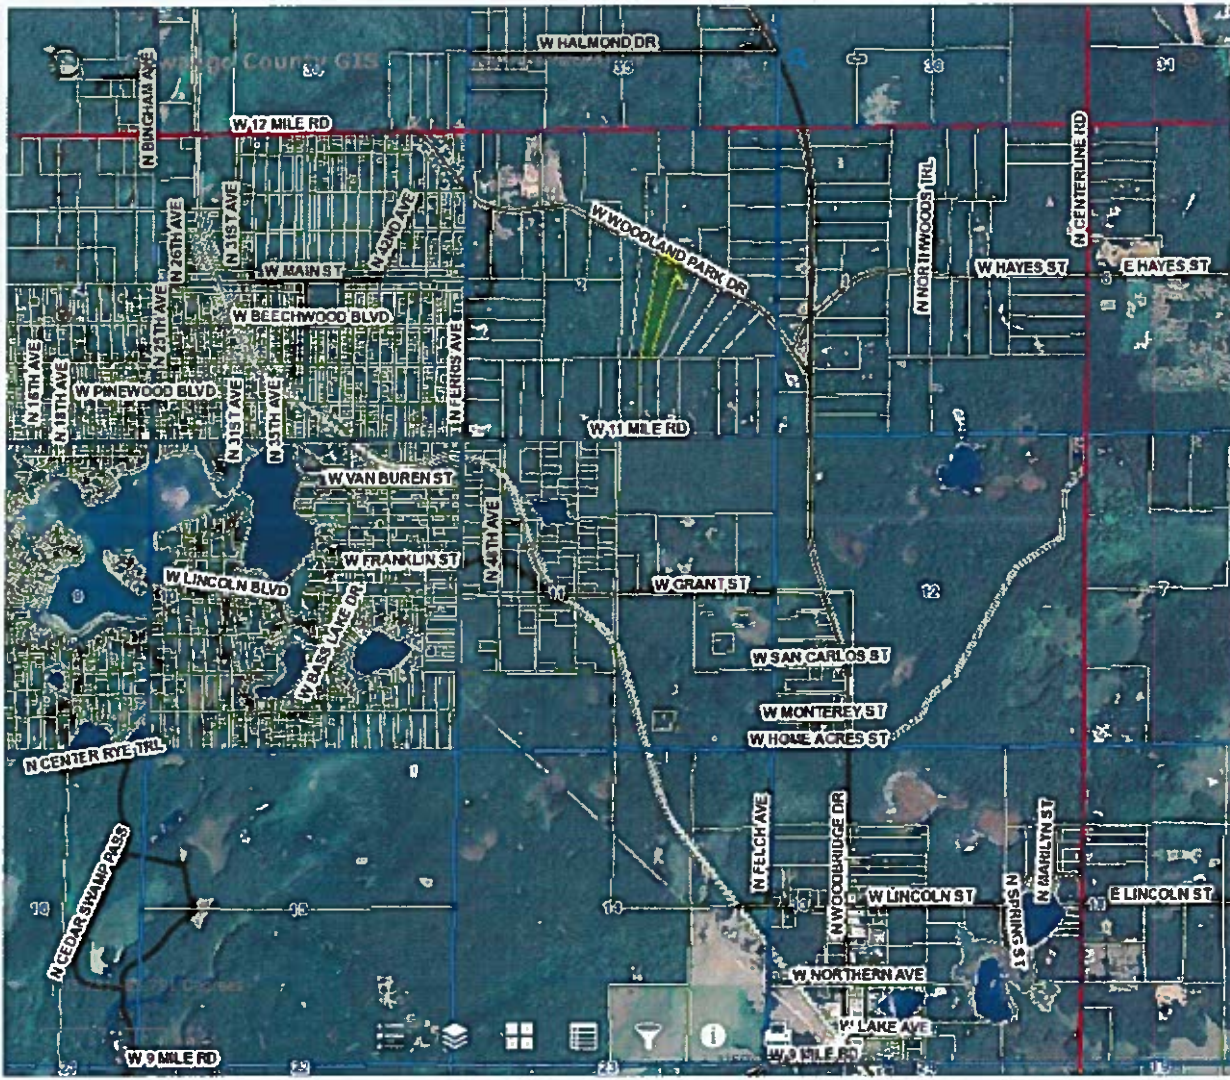

Wingo County GIS

W HALMOND DR

W 17 MILE RD

N BINGHAM AVE

N 26TH AVE

N 31ST AVE

W MAIN ST

N 30TH AVE

W WOODLAND PARK DR

N NORTHWOODS TRL

W HAYES ST

E HAYES ST

C CENTERLINE RD

N 15TH AVE
N 18TH AVE

W PINEWOOD BLVD

N 20TH AVE

W BEECHWOOD BLVD

N 25TH AVE
N 35TH AVE

W 11 MILE RD

W VAN BUREN ST

N 4TH AVE

W FRANKLIN ST

W GRANT ST

W LINCOLN BLVD

W LINCOLN ST

N 5TH AVE
N BARLYN ST

E LINCOLN ST

W 9 MILE RD

W NORTHERN AVE

W LAKE AVE

W 8 MILE RD