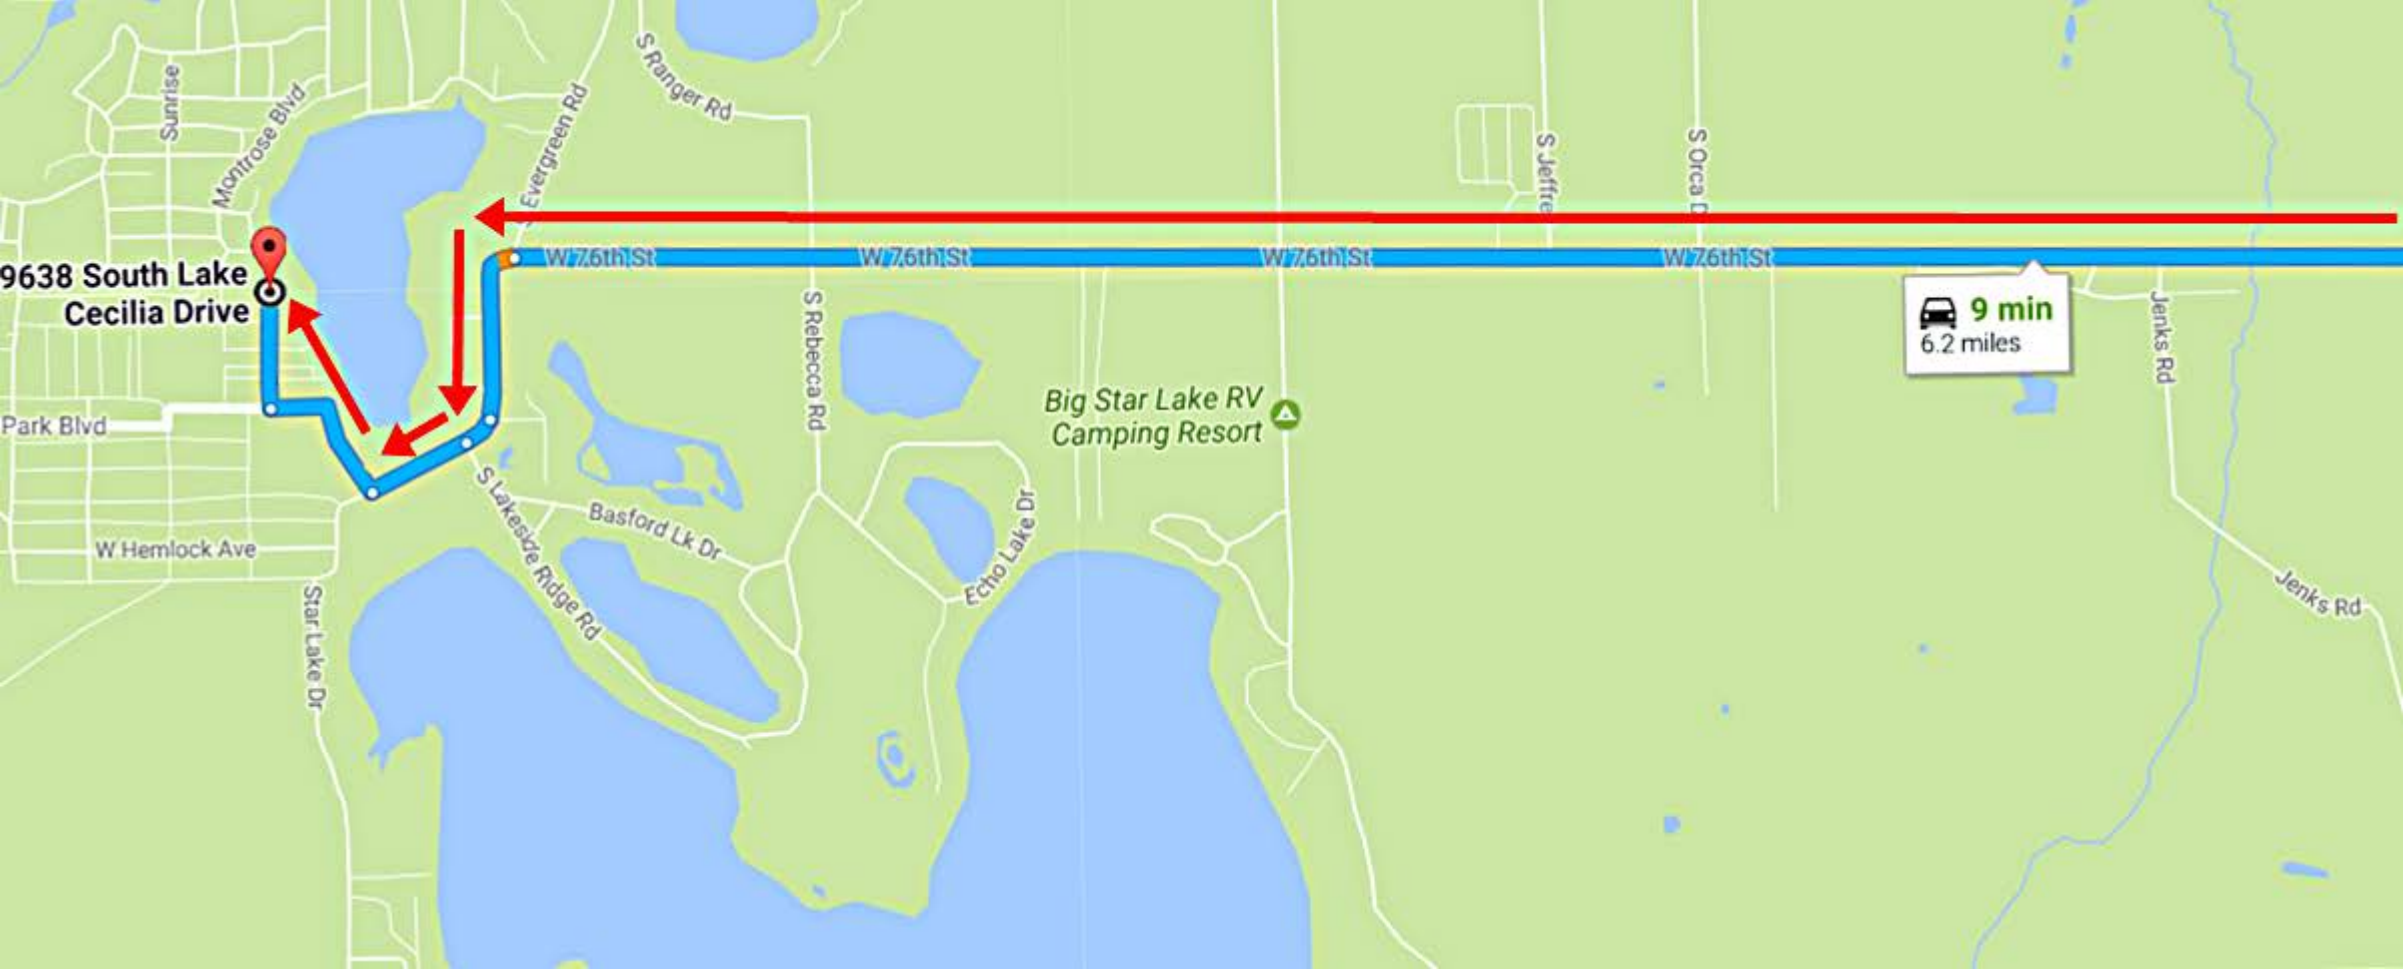

9638 South Lake
Cecilia Drive

 **9 min**
6.2 miles

Big Star Lake RV
Camping Resort