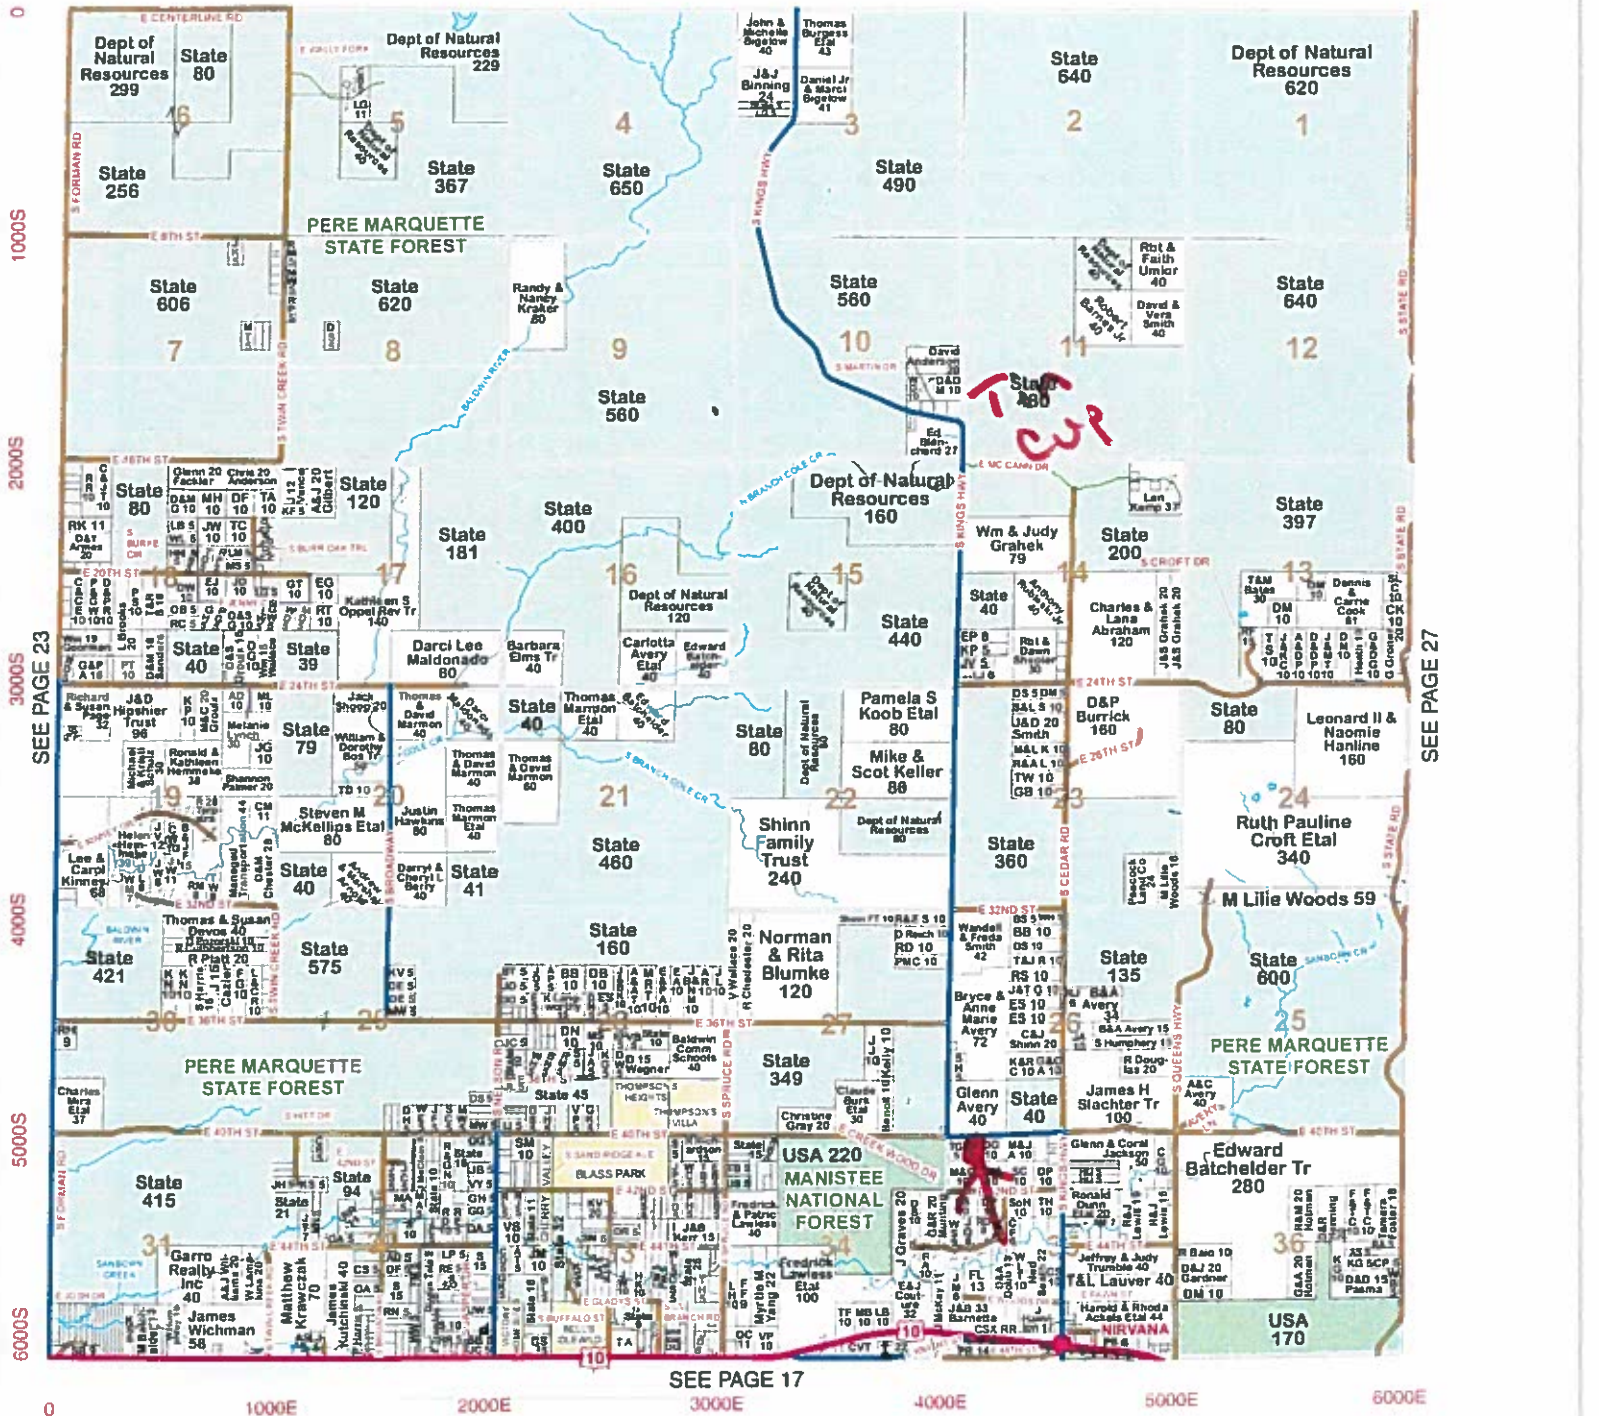

LEARN, GROW AND PLAY!

4-H

Cherry Valley

Township 18N - Range 12W

Copyright © 2015 Mapping Solutions

SEE PAGE 33

0
1000S
2000S
3000S
4000S
5000S
6000S

SEE PAGE 17

1000E 2000E 3000E 4000E 5000E 6000E