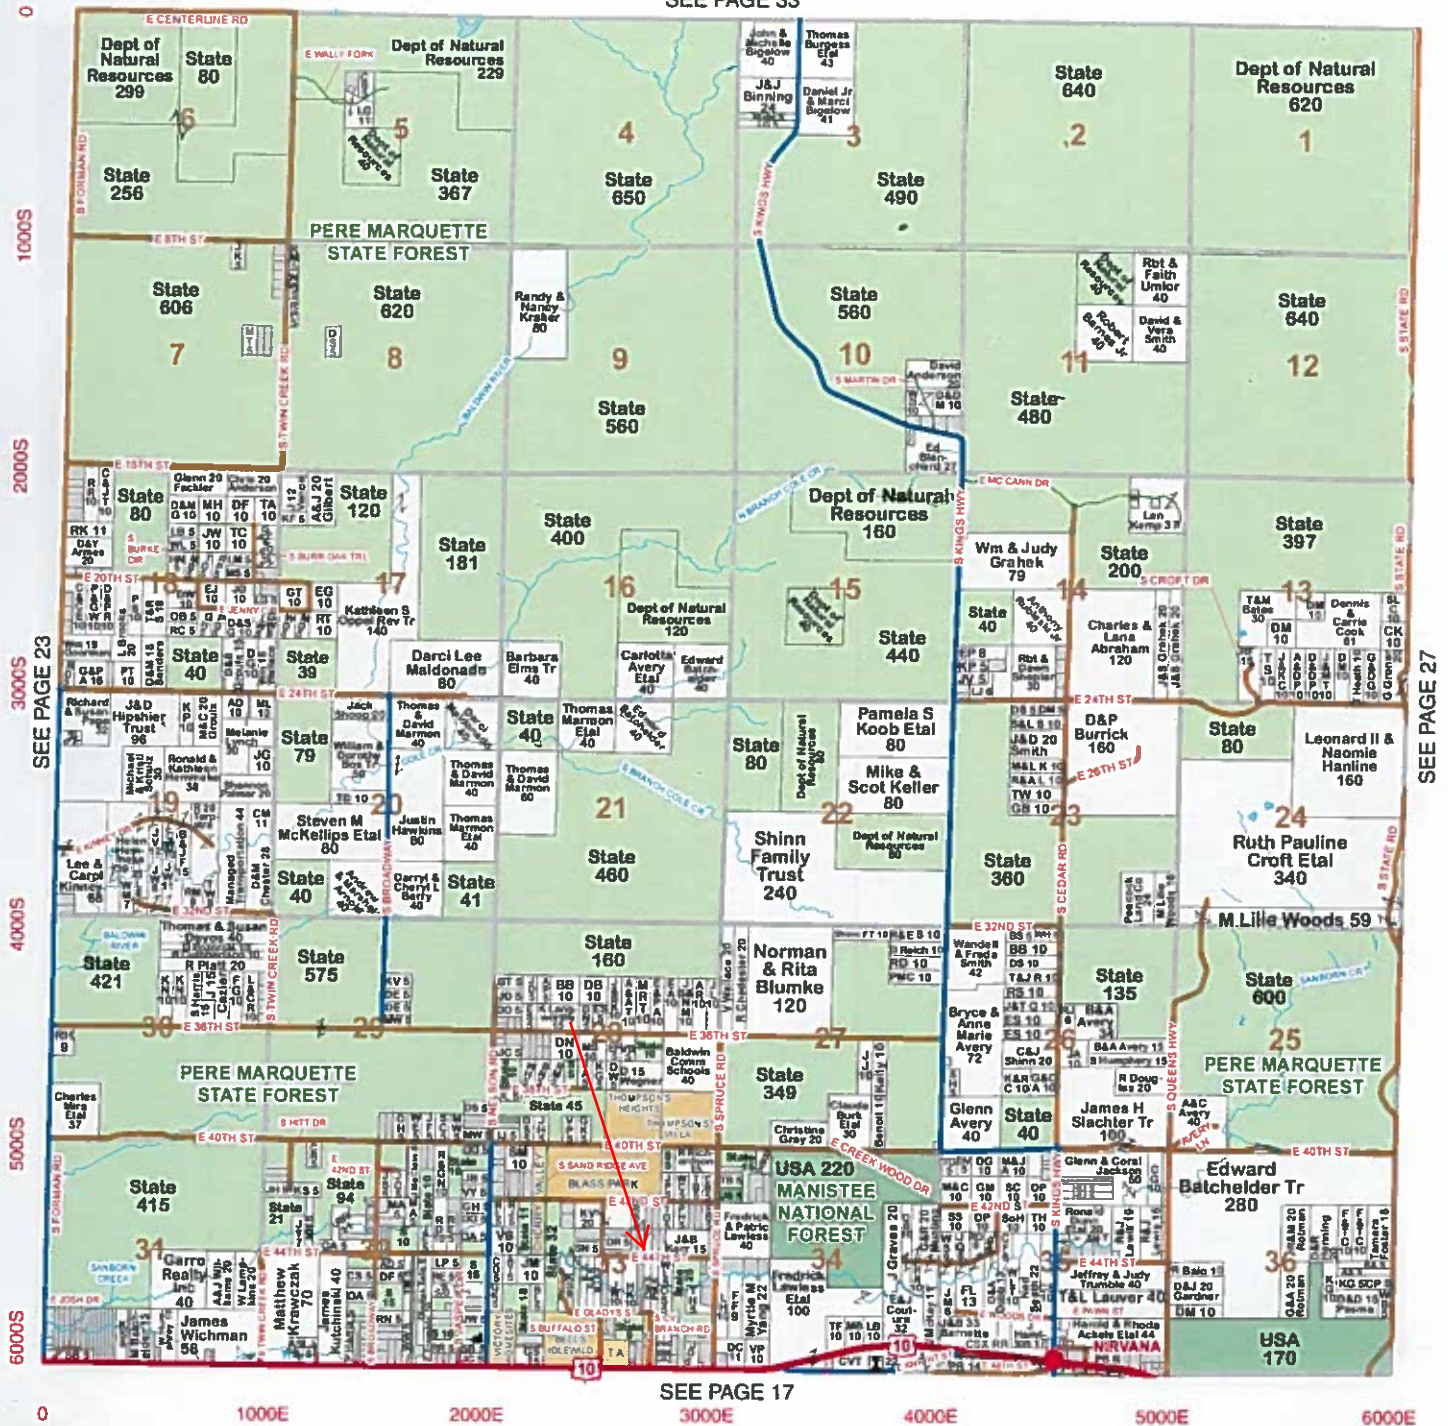

# 4-H

Cherry Valley

Township 18N - Range 12W

Copyright © 2015 Mapping Solutions

SEE PAGE 33

SEE PAGE 17