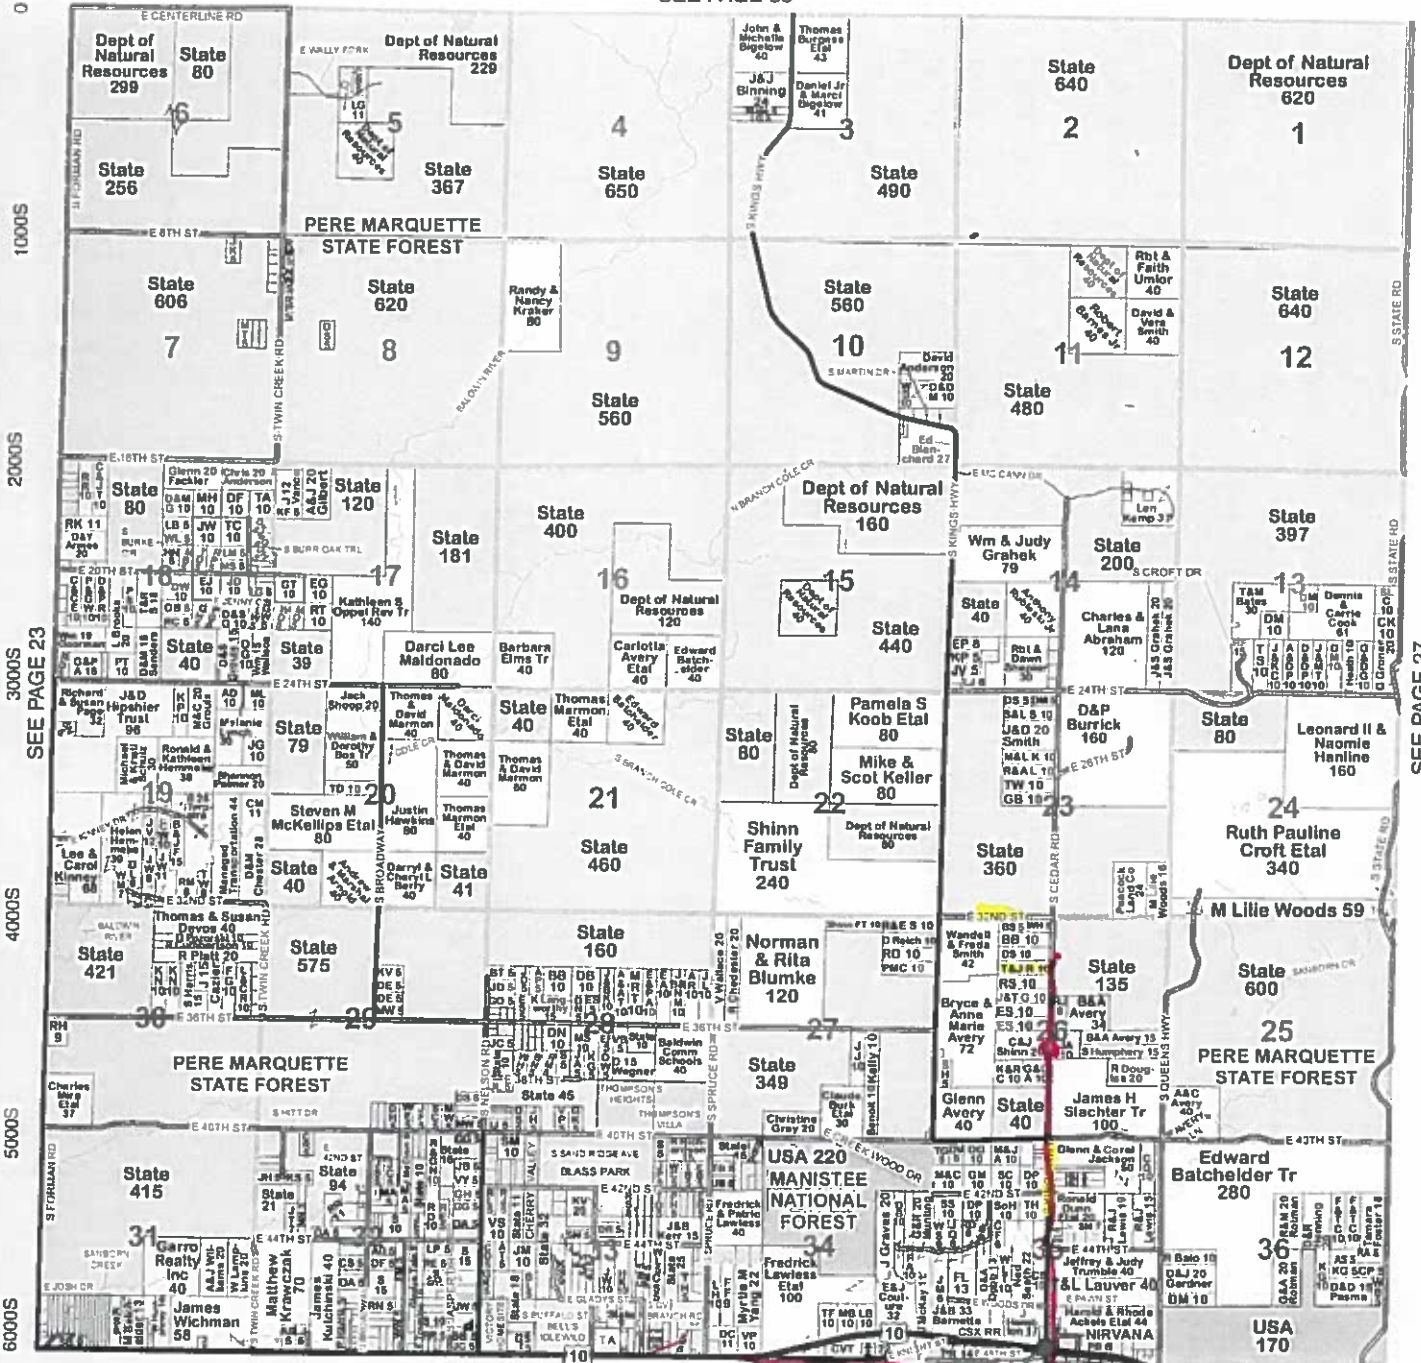

LEARN, GROW

AND PLAY!

4-H

Cherry Valley

Township 18N - Range 12W

Copyright © 2015 Mapping Solutions

SEE PAGE 33

0
10000
20000
30000
40000
50000
60000