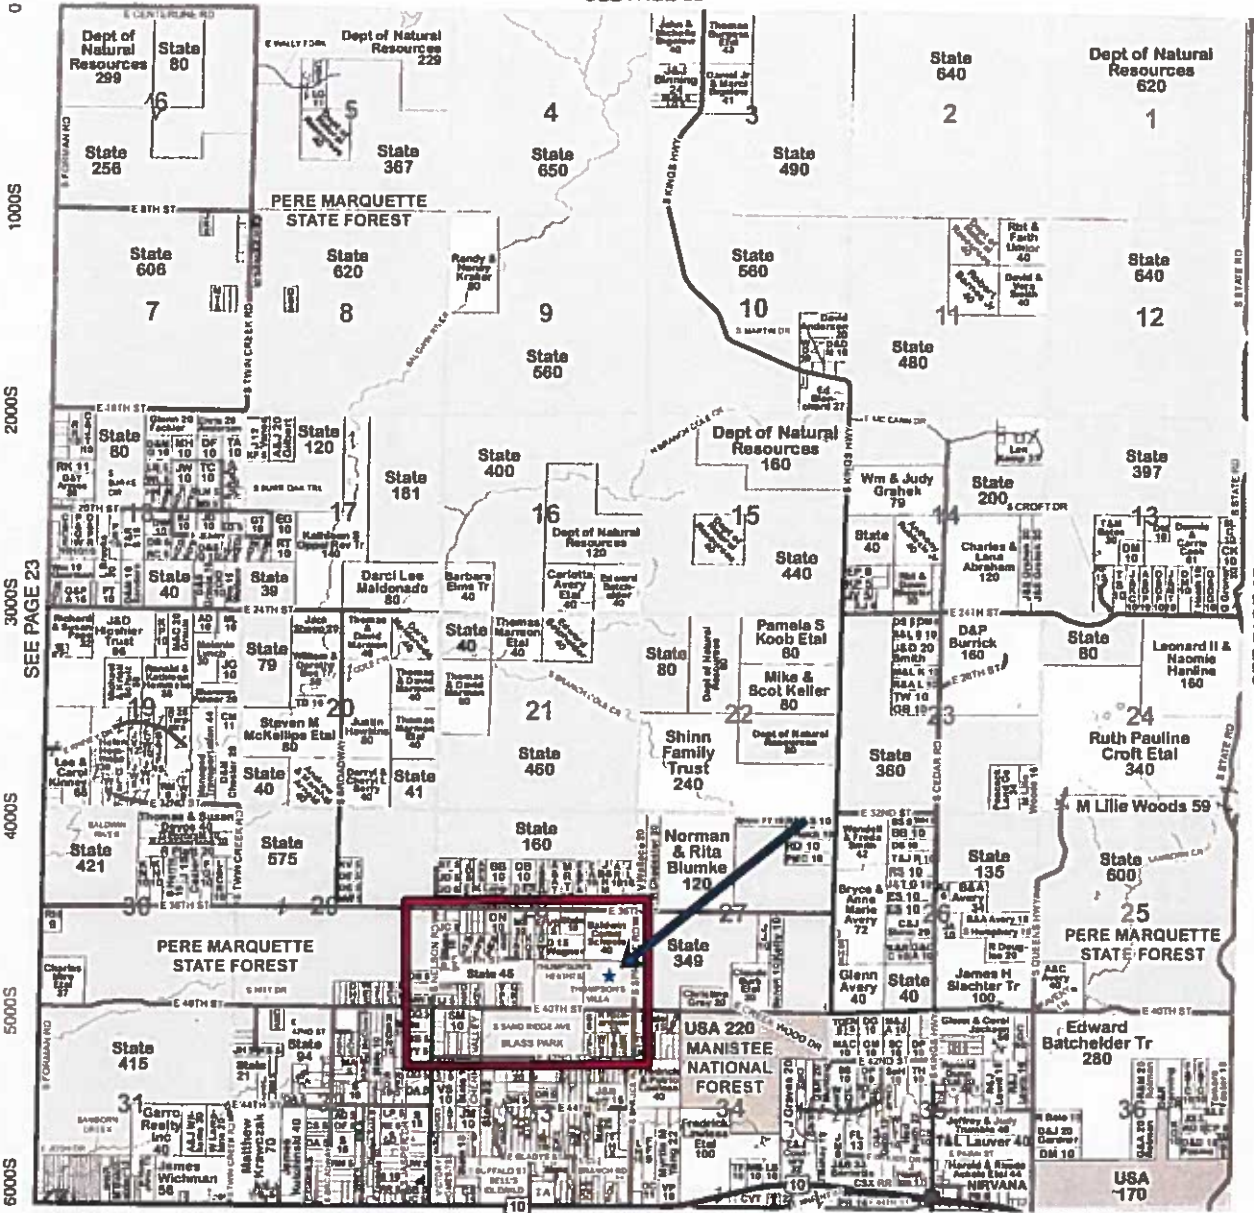

Cherry Valley

Township 18N - Range 12W

Copyright © 2015 Mapping Solutions

SEE PAGE 33

SEE PAGE 17

0 1000E 2000E 3000E 4000E 5000E 6000E