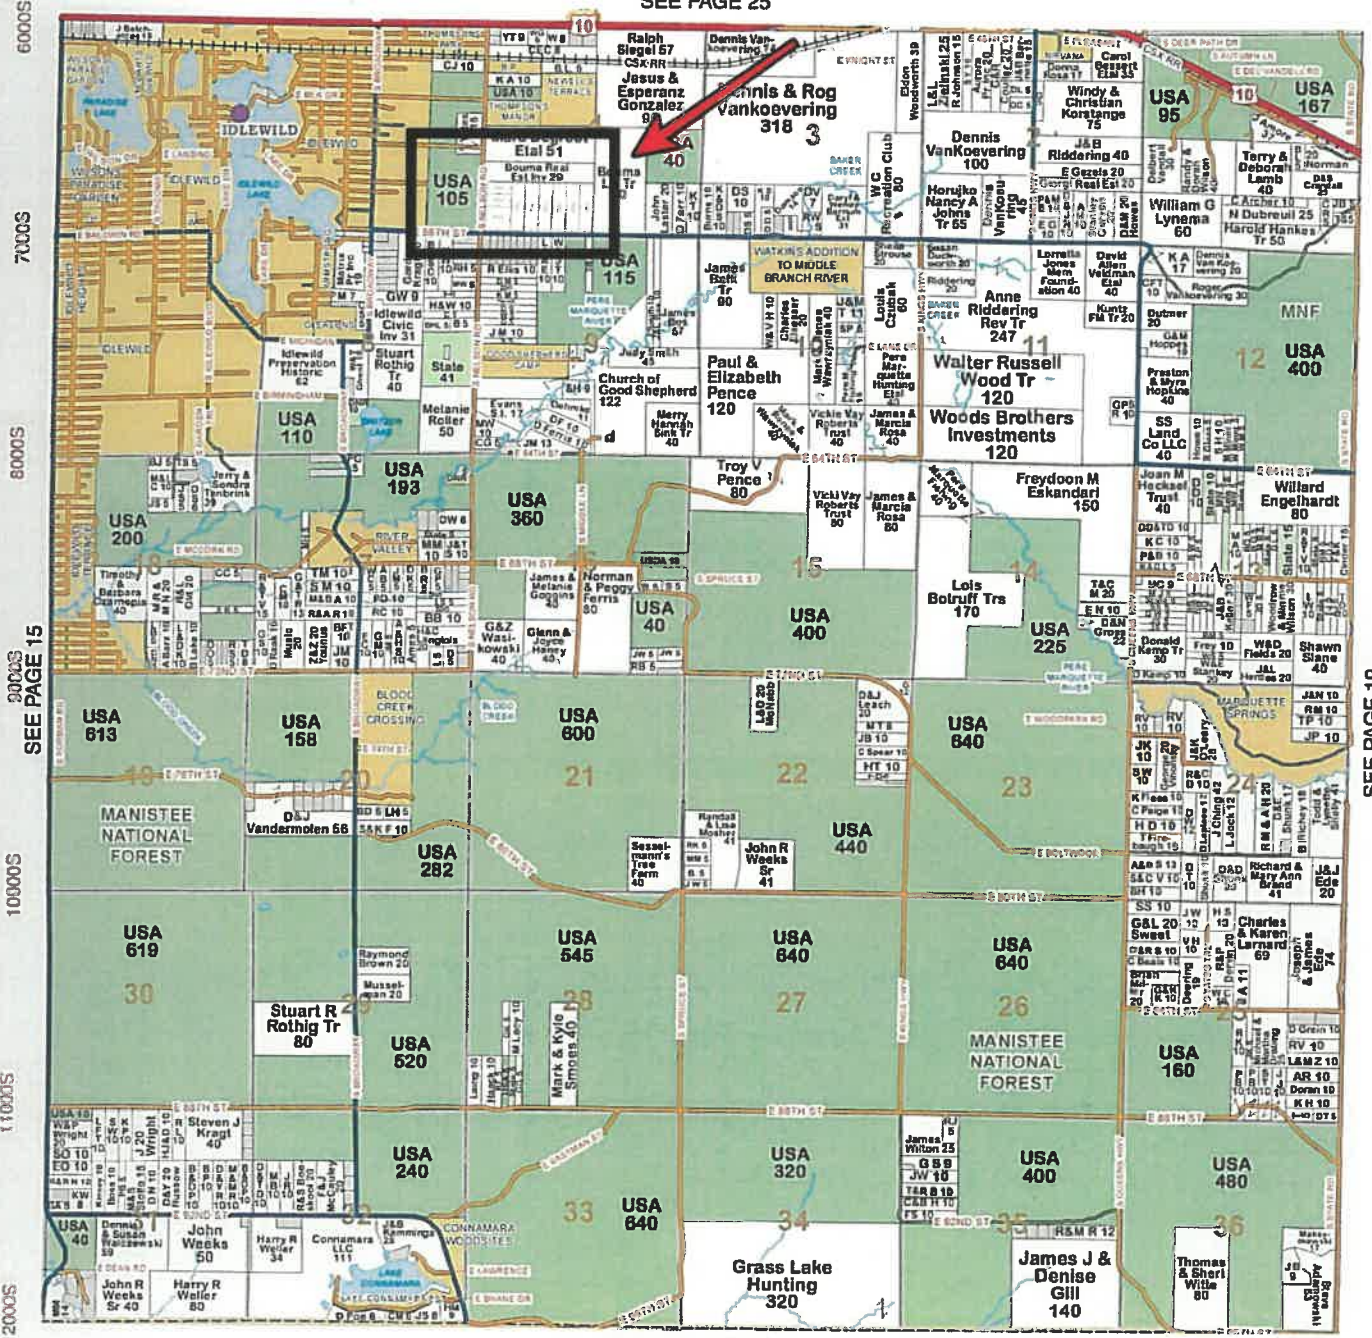

# Leola Counties Waste Disposal Day

9:00 a.m. to 12 noon

Baldwin

(or)

District - (231) 832-2950 Ext. 5

Yates

Township 17N - Range 12W

Copyright © 2018 Mapping Solutions

SEE PAGE 25

6000S  
7000S  
8000S  
9000S  
10000S  
11000S  
12000S

SEE PAGE 19

NEWAYGO COUNTY

0 1000E 2000E 3000E 4000E 5000E 6000E