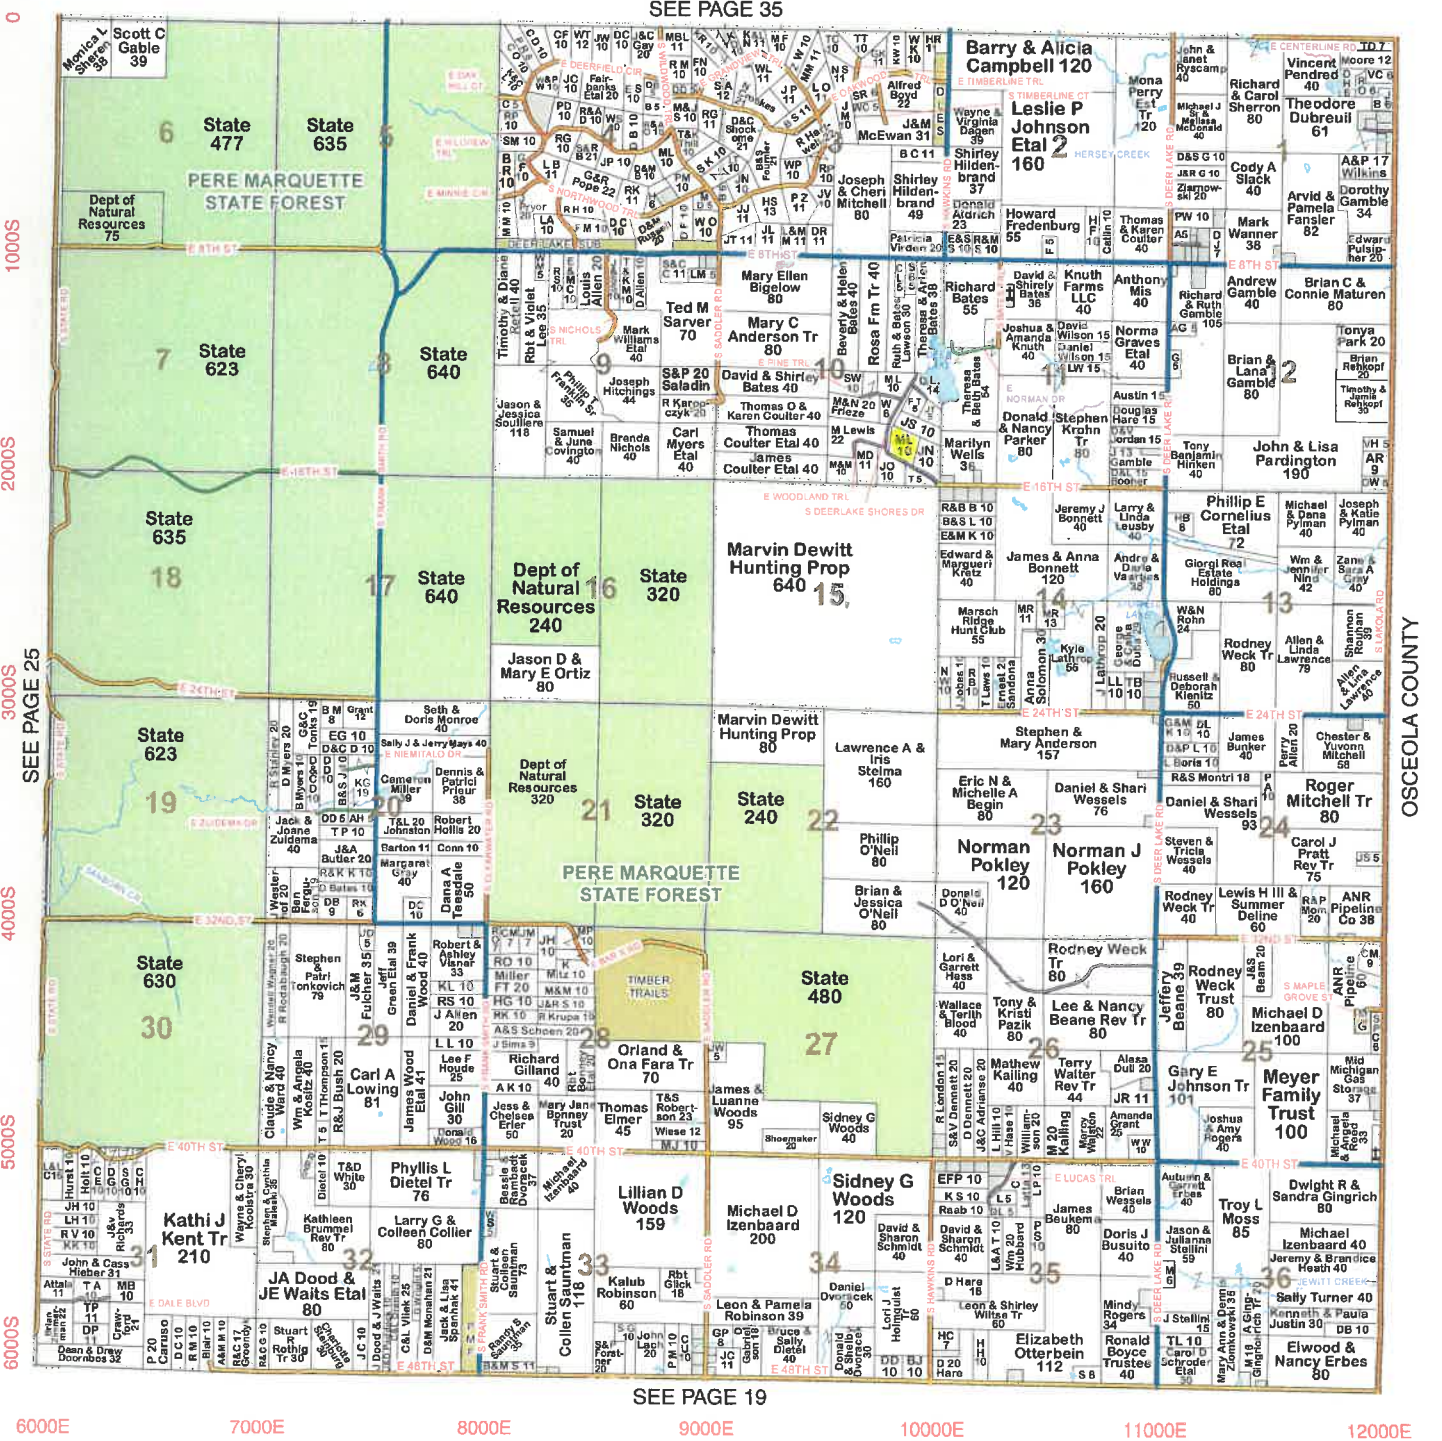

Pinora

Township 18N - Range 11W

Copyright © 2018 Mapping Solutions

OSCEOLA COUNTY