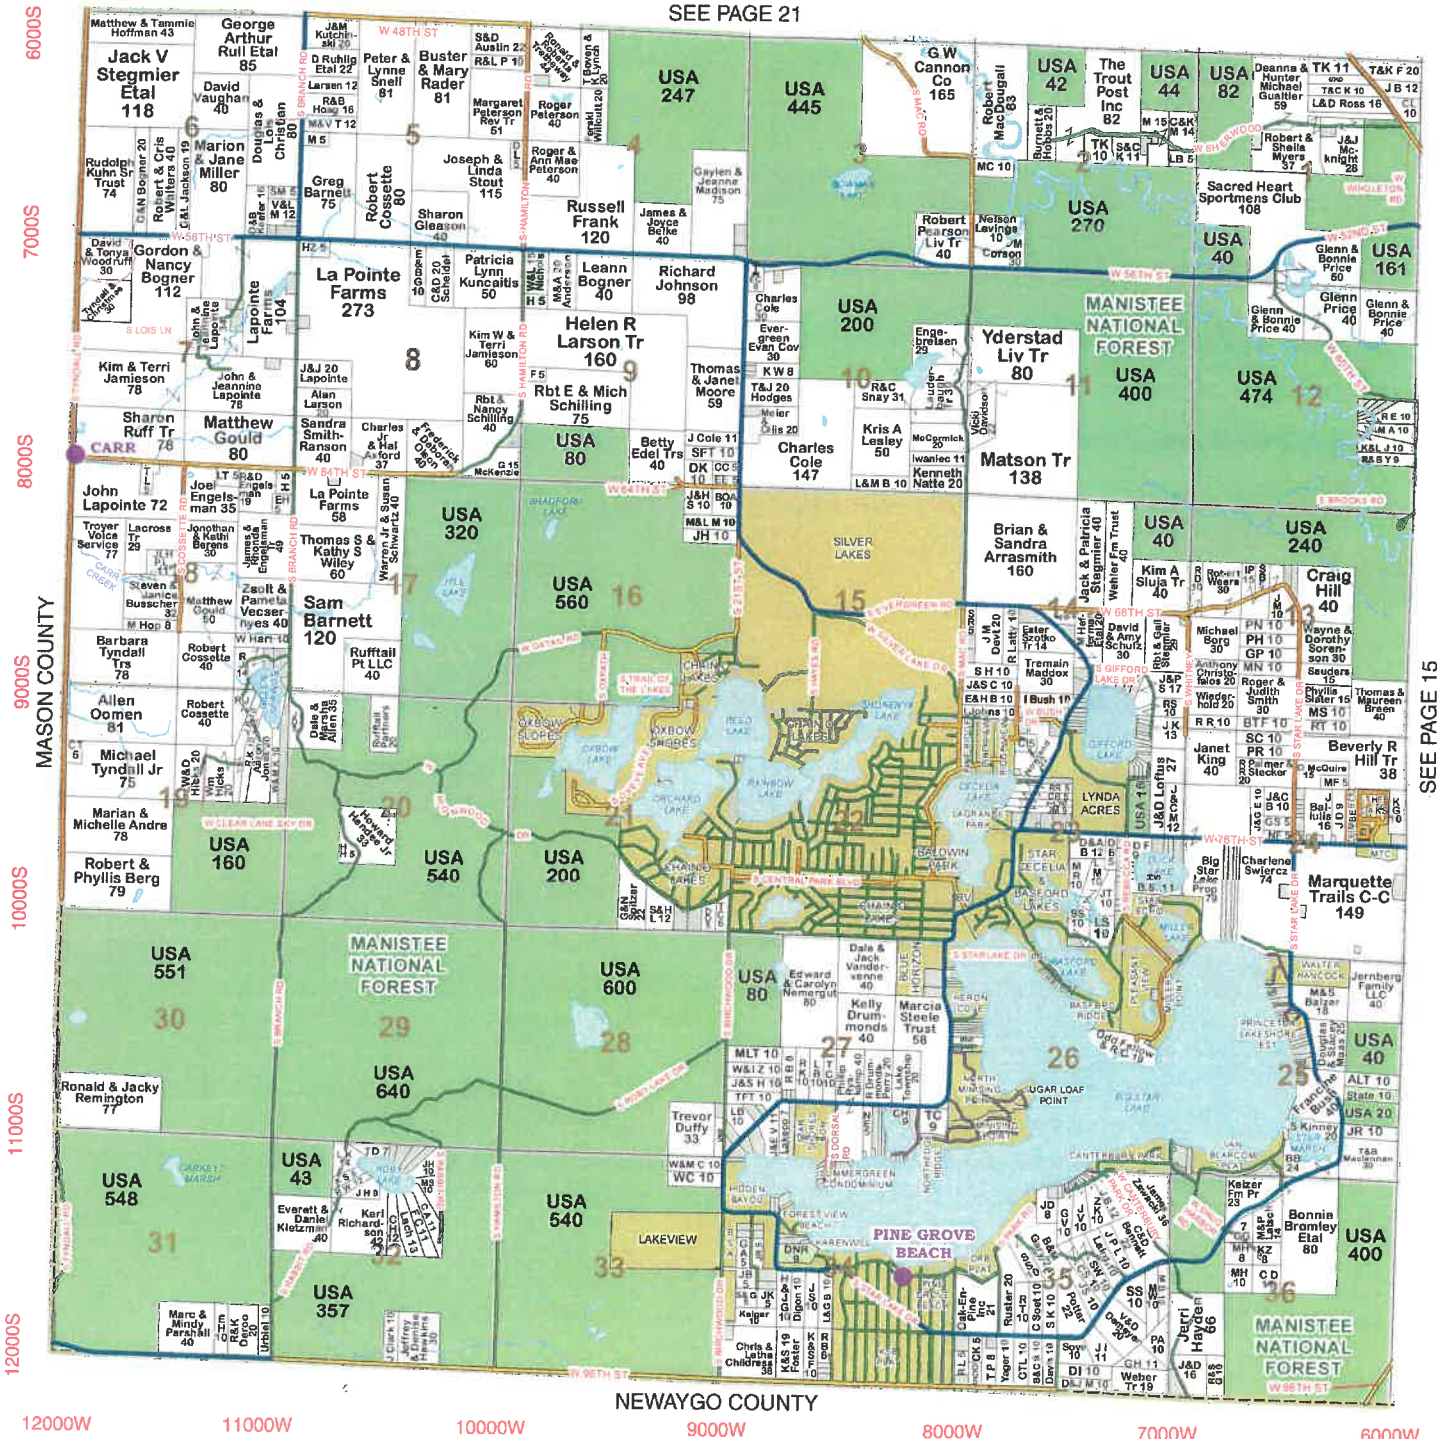

Have a home gardening or lawn question? Call our gardening hotline at 1-888-678-3464 or Ask an Expert.

H & H EXCAVATING

Residential and Commercial

- Building Sites
- Basements/Drives
- Demolition
- Land Clearing
- Pond Excavation
- Septic Systems
- Sewer Hookup
- Topsoil / Gravels

Phone 231-745-8501
Fax 231-745-8601

Fully Licensed and Insured
State #2101195737 District #43-0001

7457 S. M37 Hwy
Baldwin, MI 49304
www.hhexcavating.com

Lake

Township 17N - Range 14W

Copyright © 2018 Mapping Solutions

SEE PAGE 21

SEE PAGE 15