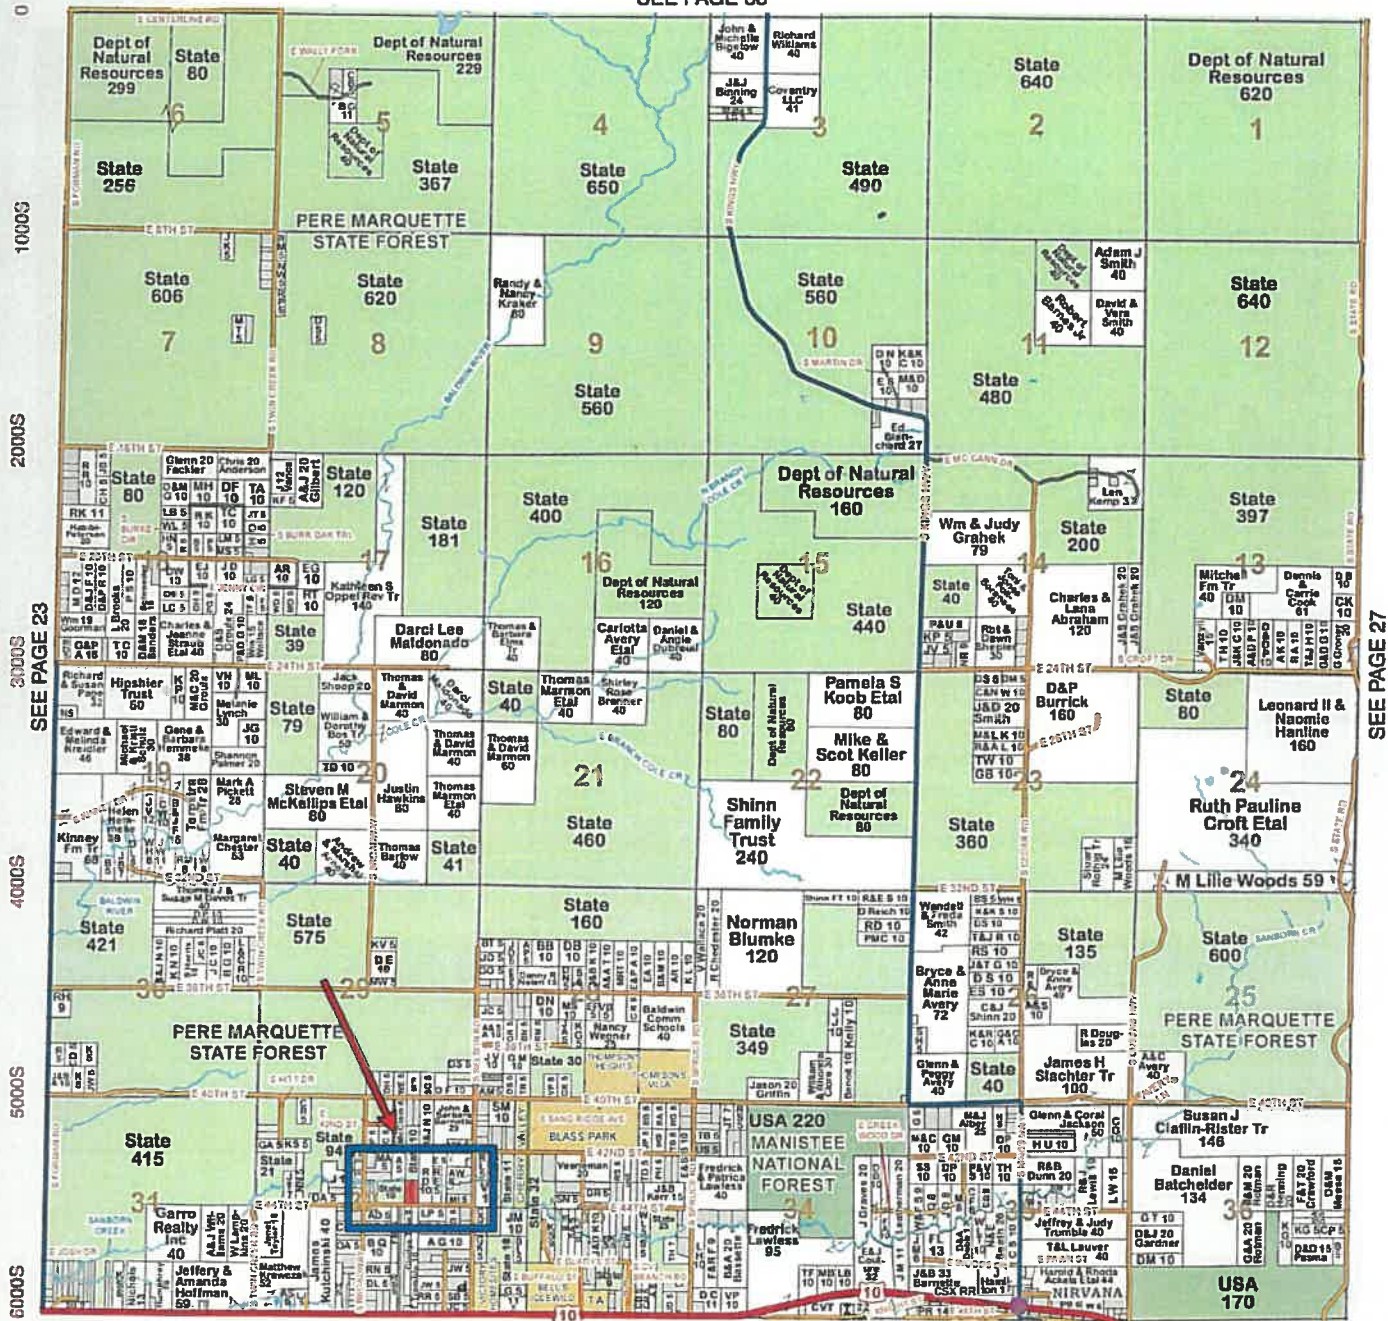

DRINK MORE WATER

MICHIGAN STATE UNIVERSITY Extension

www.msu.edu

Cherry Valley

Township 18N - Range 12W

Copyright © 2018 Mapping Solutions

SEE PAGE 33

0
10000
20000
30000
40000
50000
60000