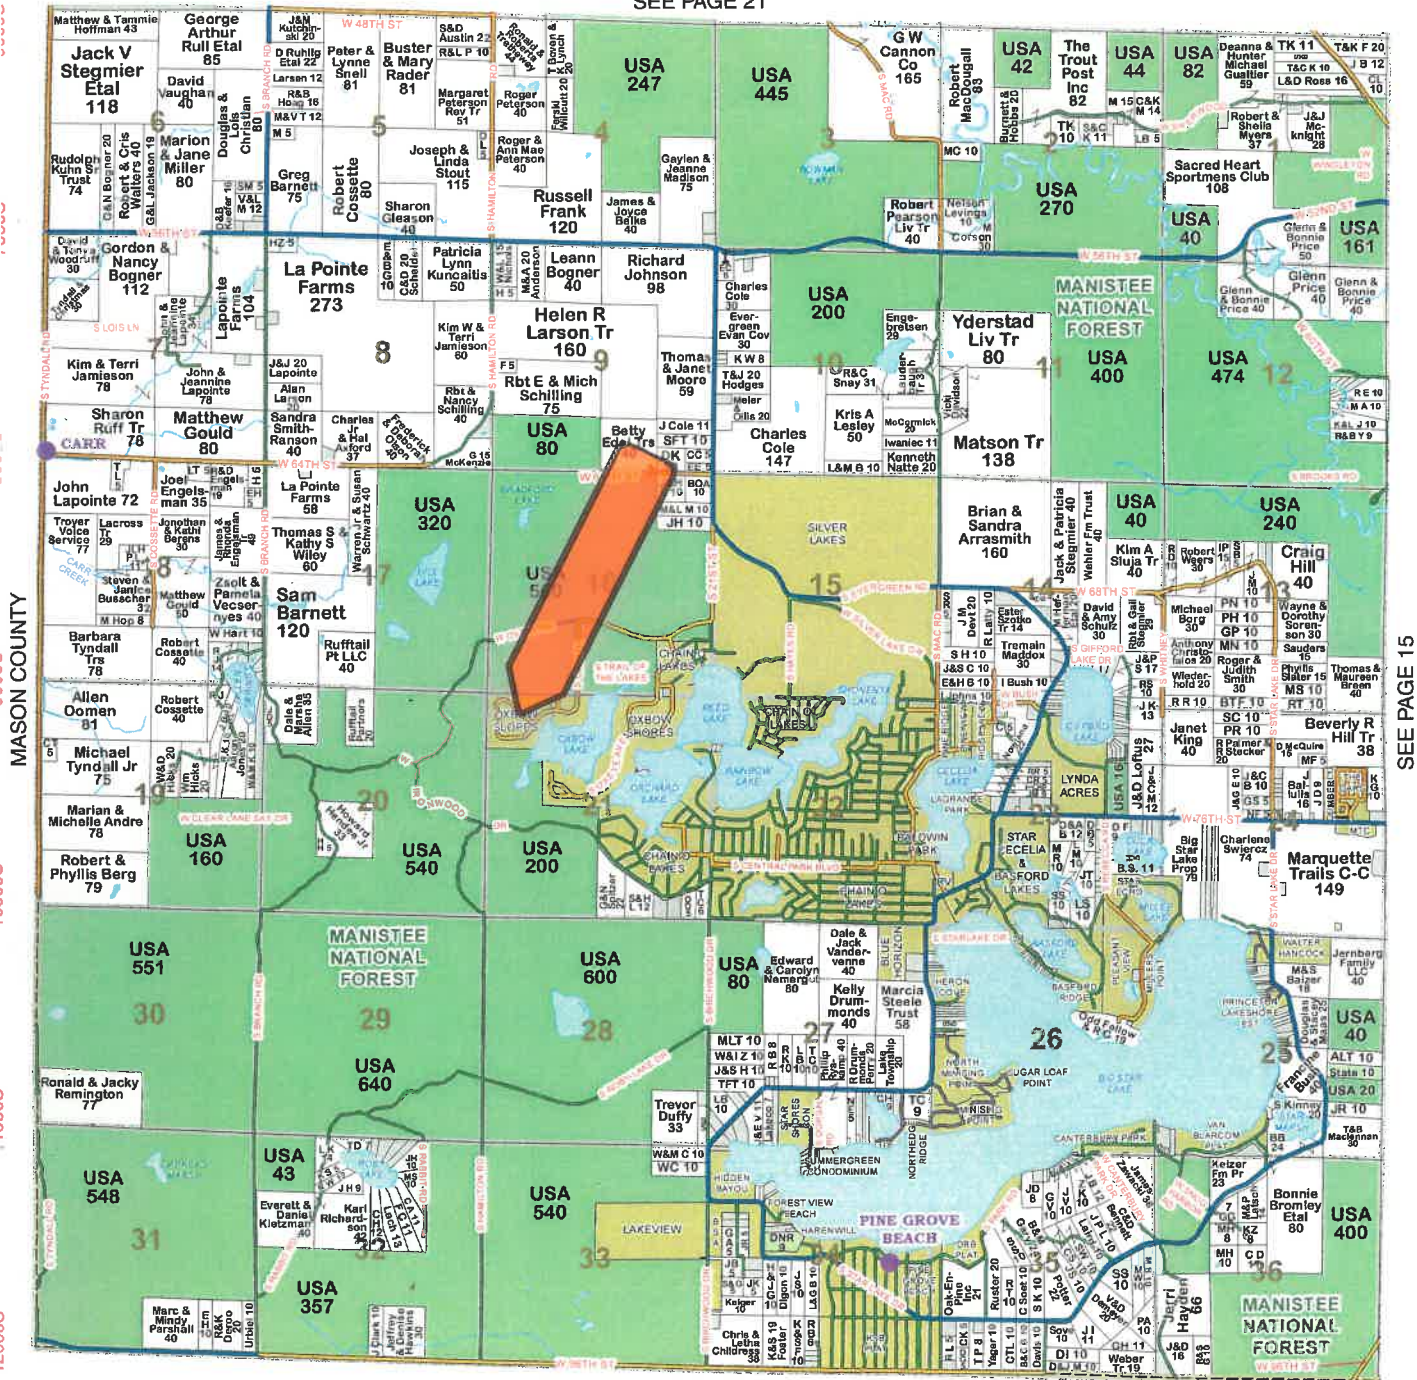

## Township 17N - Range 14W

Copyright © 2018 Mapping Solutions

SEE PAGE 21

MASON COUNTY

SEE PAGE 15

NEWAYGO COUNTY

12000W 11000W 10000W 9000W 8000W 7000W 6000W