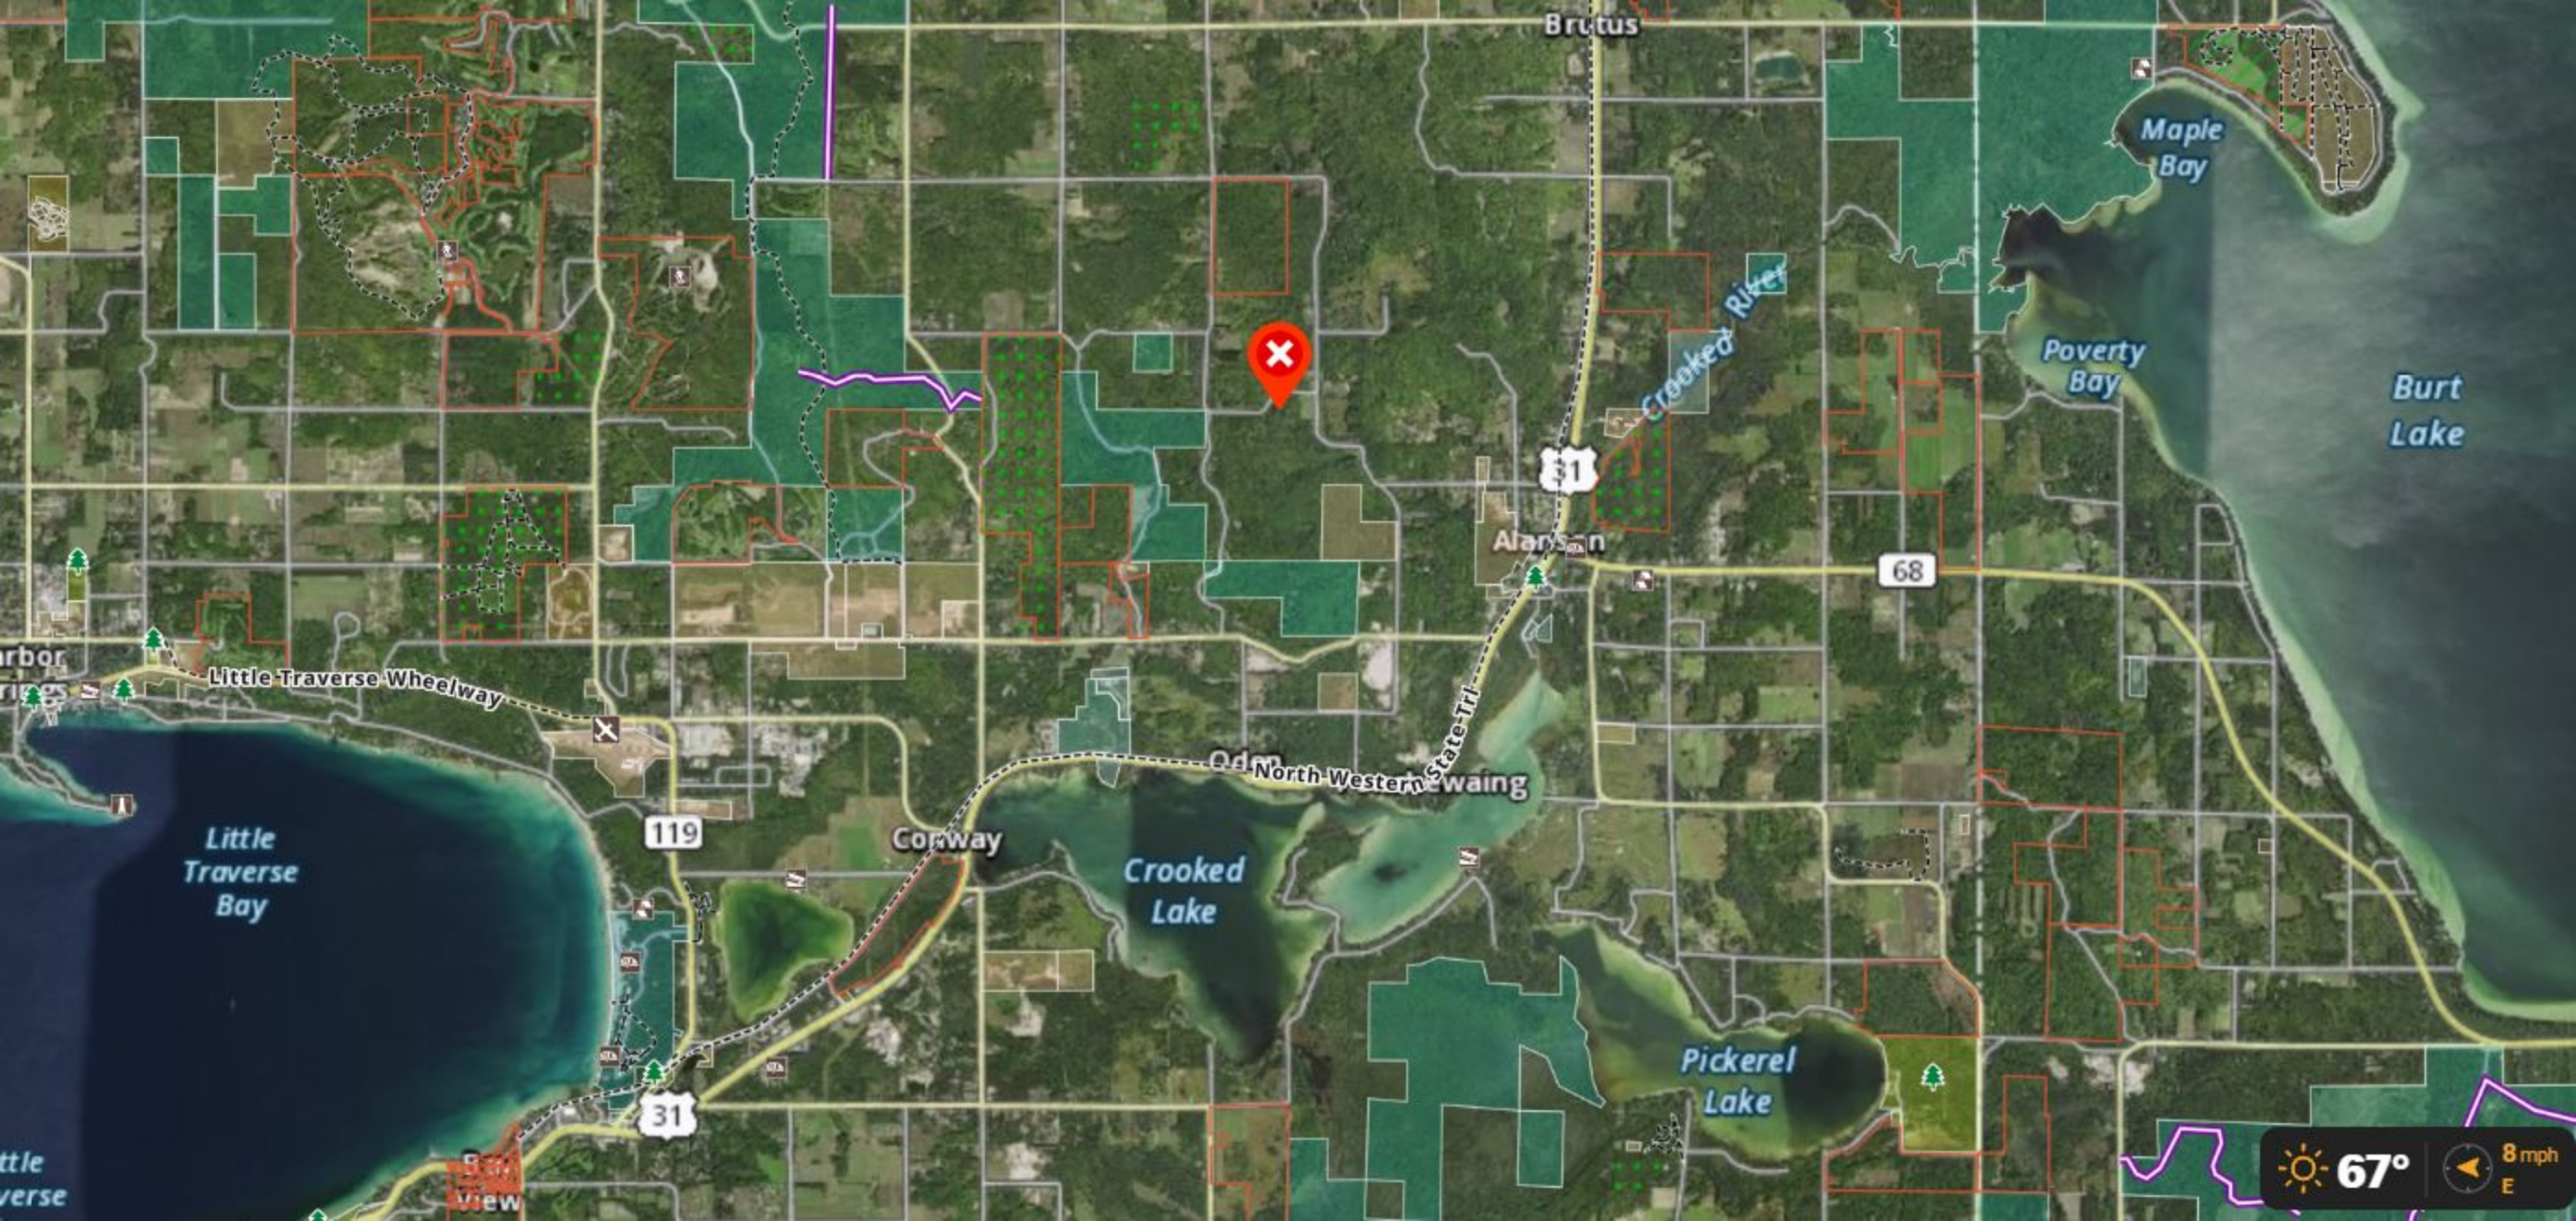

TOLLER  
JEROME  
H &  
VINDA

WITERS  
JON  
MICHAEL

SUGER  
STEVEN  
RETAL

Element Rd - Elements Rd

Boundary Lines Ave approximate

Brutus

Maple Bay

Poverty Bay

Burt Lake

Crooked River

Alanson

68

Little Traverse Wheelway

119

Corway

Crooked Lake

North Western

Pickarel Lake

31

67°

8 mph  
E