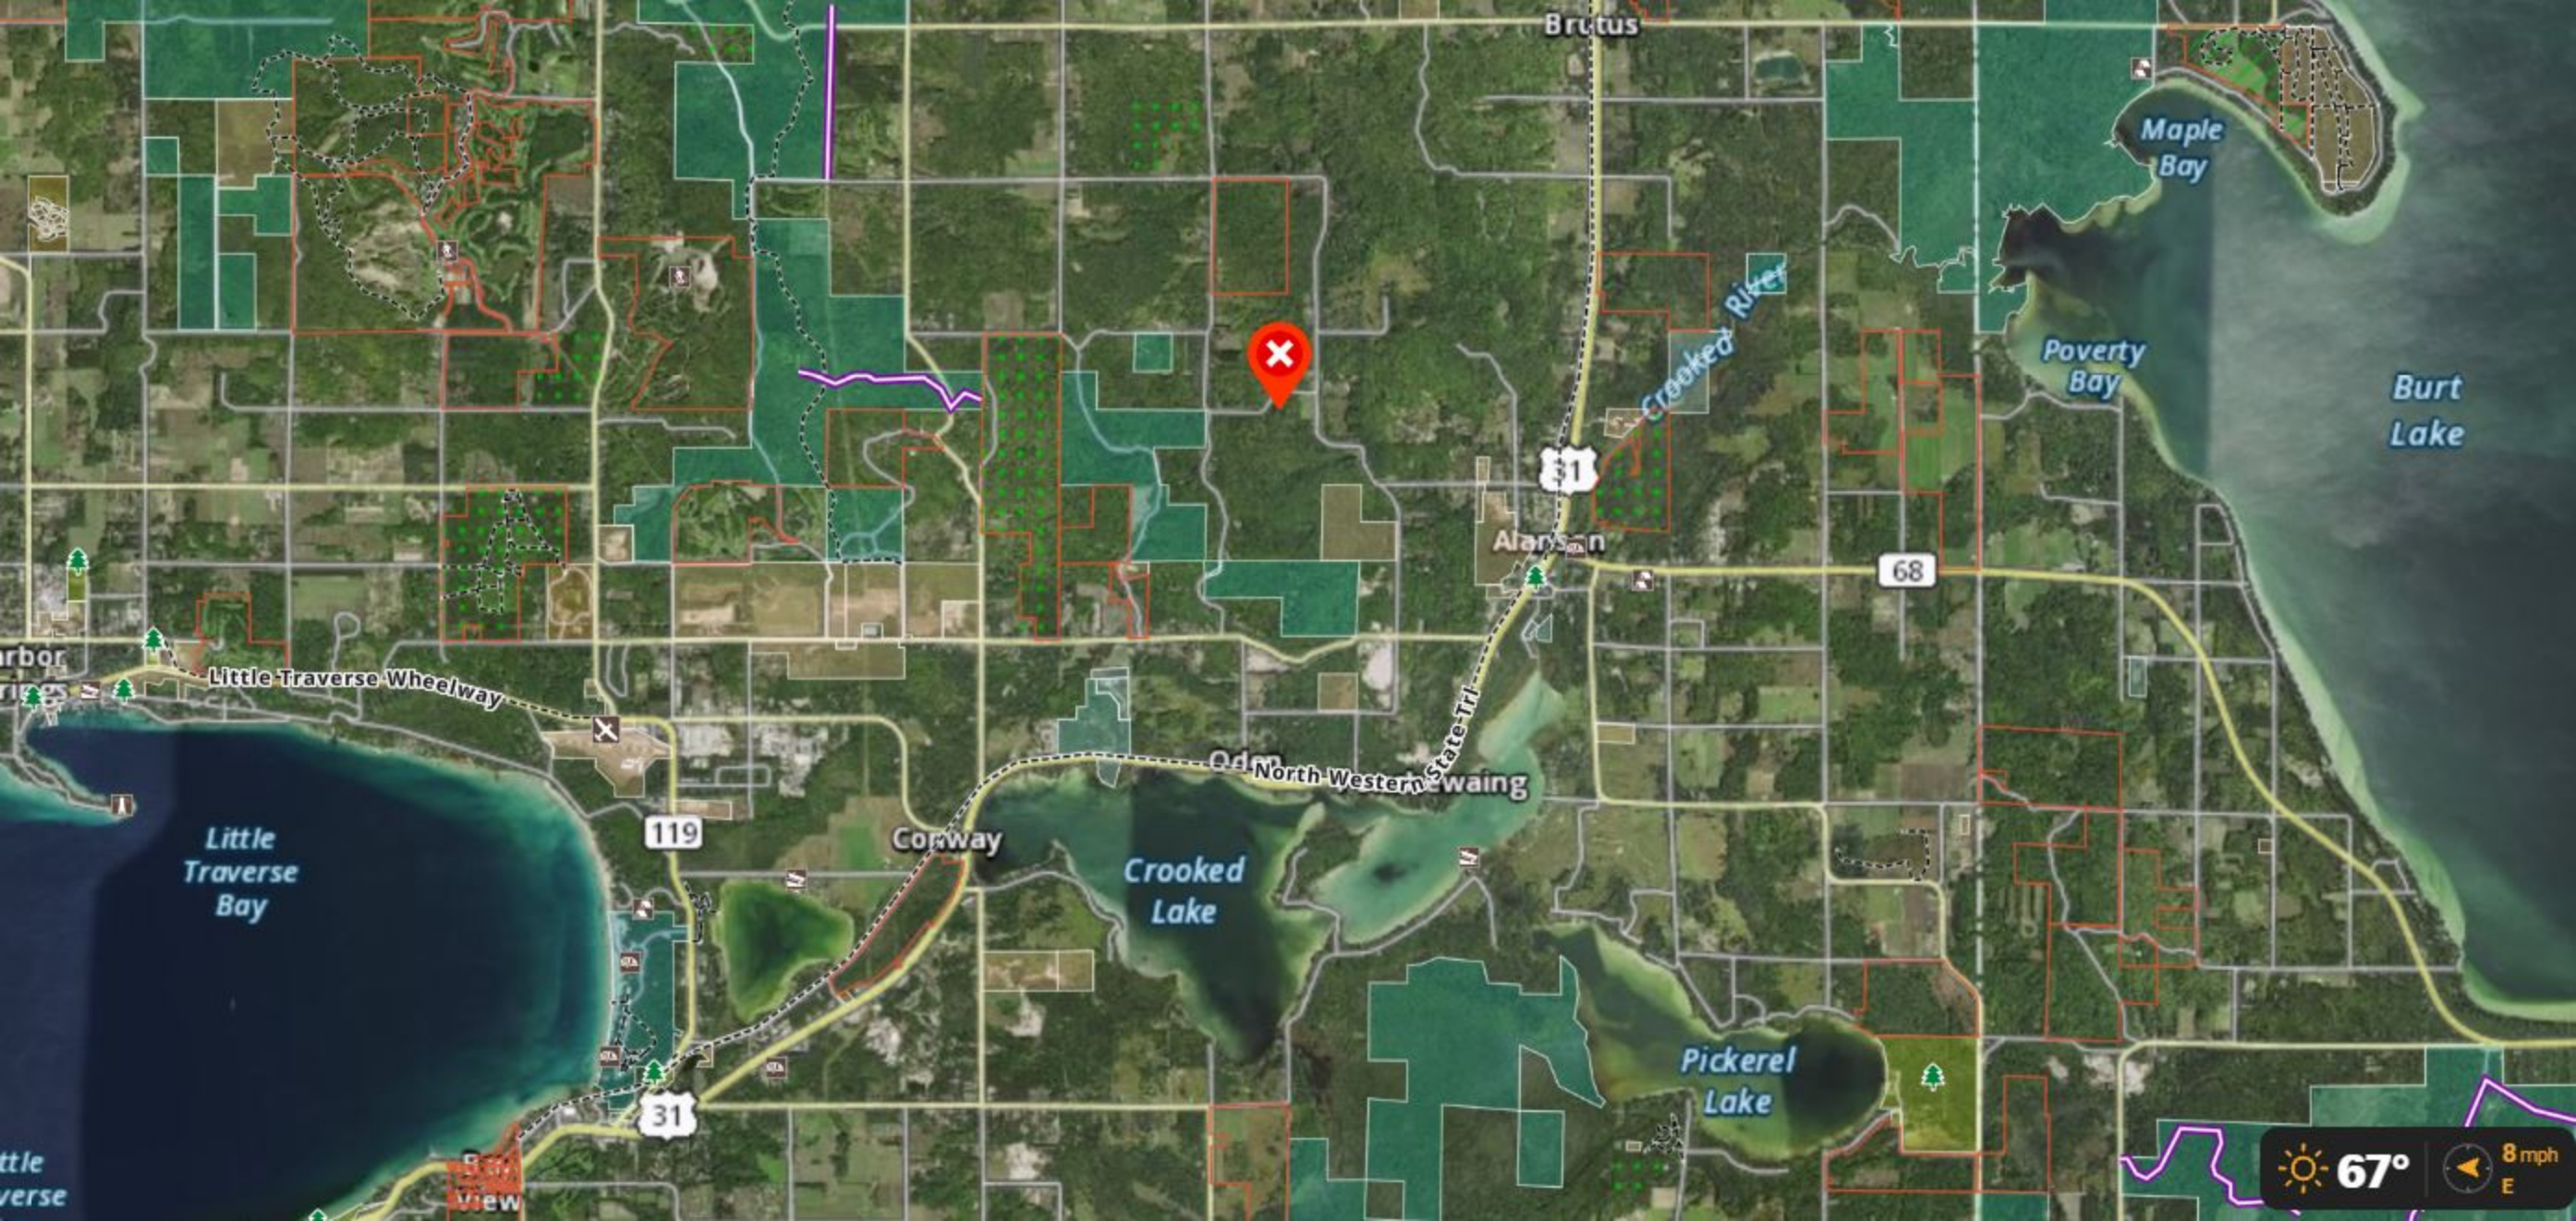

elemente Road  
elemente Rd

TOLLER  
JEROME &  
VERDA

300-007 & 300-008

TOLLER  
JEROME  
M &  
VERDA

Boundary Lines Are Approximate

Brutus

Maple Bay

Poverty Bay

Burt Lake

Crooked River

Alanson

68

Little Traverse Wheelway

North Western

Corway

Crooked Lake

Pickarel Lake

Little Traverse Bay

119

31

67°

8 mph  
E