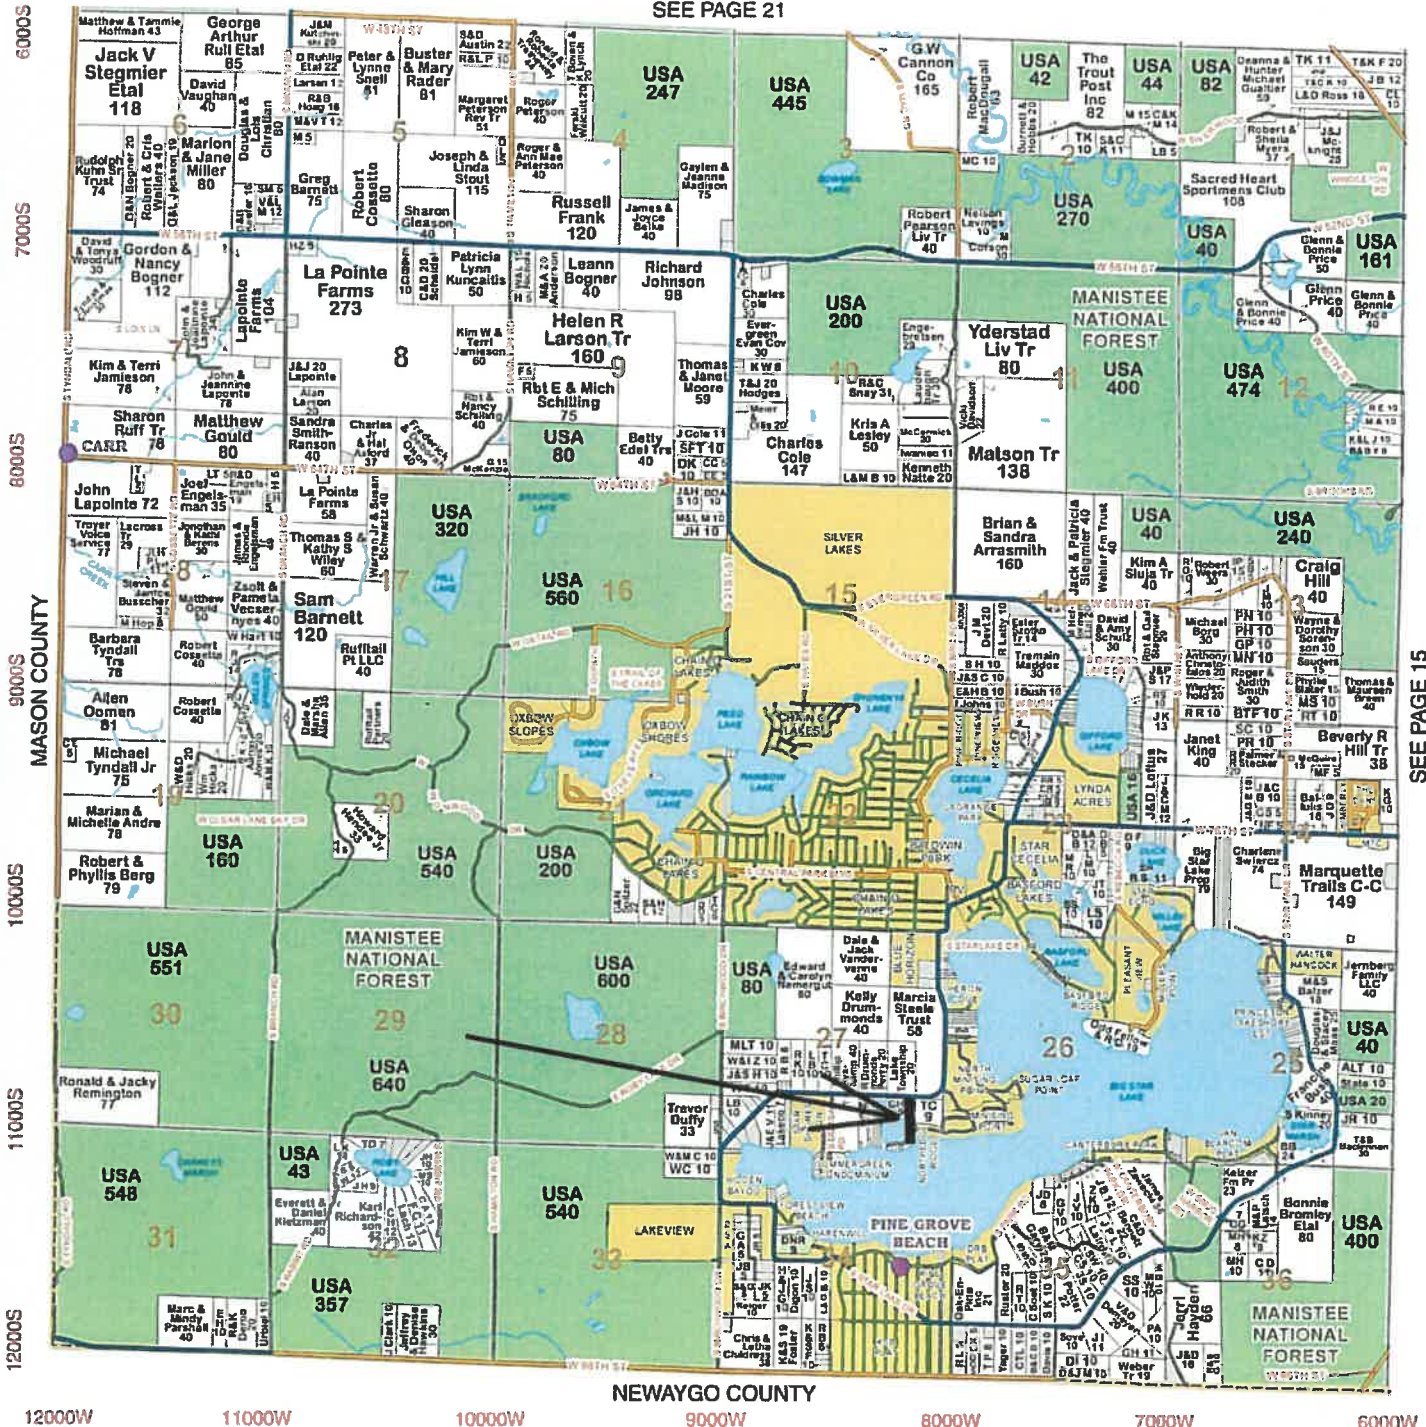

Have a home gardening or lawn question?
Call our gardening hotline at
1-888-678-3464 or
Ask an Expert.

H & H EXCAVATING

Residential and Commercial

- Building Sites
- Basements/Drives
- Demolition
- Land Clearing
- Pond Excavation
- Septic Systems
- Sewer Hookup
- Topsoil / Gravels

Phone 231-745-8501

Fax 231-745-8601

Fully Licensed and Insured

State #2101195737 District #43-0001

7457 S. M37 Hwy
Baldwin, MI 49304
www.hhexcavating.com

Township 17N - Range 14W

Copyright © 2018 Mapping Solutions

SEE PAGE 21

SEE PAGE 15